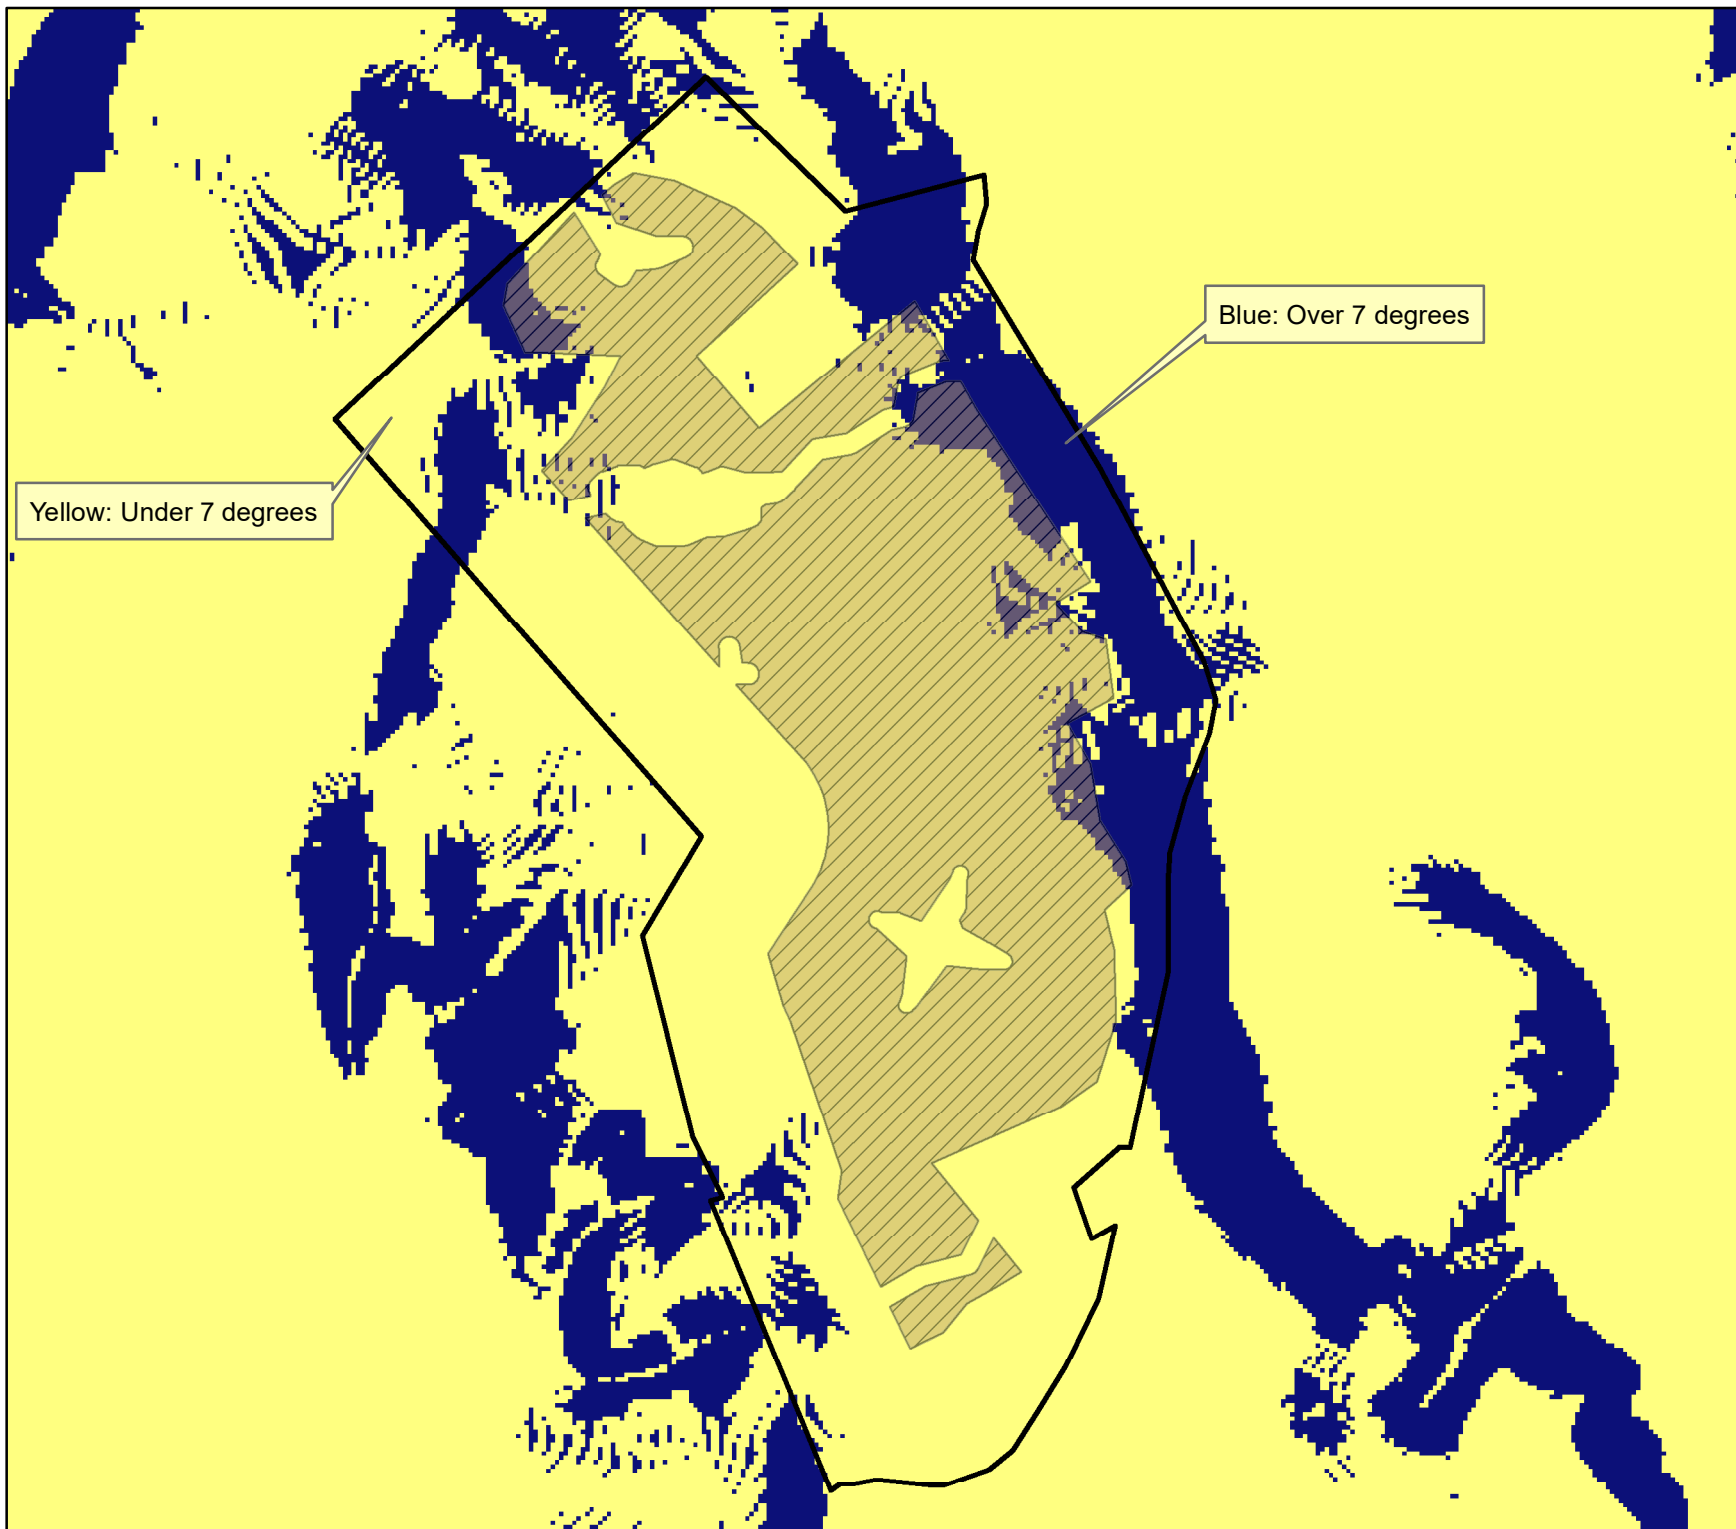

# Slope Map White Waters Ltd

Yellow: Under 7 degrees

Blue: Over 7 degrees

-  Dairyshed Effluent
-  Farm Boundaries
-  0 - 6.9
-  7.0 - 89

1:14,000

While every effort has been made to ensure the content is correct. Environment Southland cannot guarantee the accuracy of the data. This information should not be reused in any manner without consultation.

DATA SOURCE: ES GIS 2018